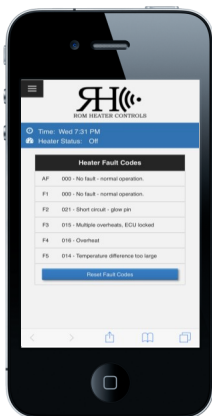

## Wireless Heater Control

- Simple To Use
- Full Diagnostics
- True 7 Day Timer
- Works On All Wi-Fi Devices
- No Monthly Fee
- No Internet Connection Required

## Wireless Control Using 802.11xx Wi-Fi Standard

- No app needed, uses the browser
- Works On All Wi-Fi Devices:
  - \* IOS, Android, Blackberry Windows, Mac...

### Fault Code and Text Description Diagnostics

- No more looking for the manual to find fault codes
- Active fault as well as past five faults same as Espar diagnostics
- Reset Fault codes with one click, and unlock the ECU.

### True 7 Day Timer

- Fifteen minute to twelve hour scheduled run times.
- Full seven day schedule at a glance
- Easy to use, similar to setting an Alarm on a smart phone.
- Schedule automatically repeats. No more resting each week.