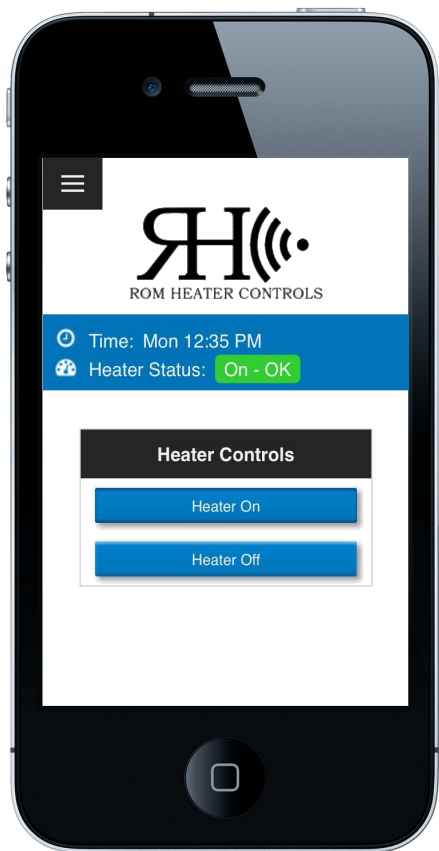

ROM HEATER CONTROLS  
CONNECT WITH US

## Wireless Heater Control

- Simple To Use
- Full Diagnostics
- True 7 Day Timer
- Works On All Wi-Fi Devices
- No Monthly Fee
- No Internet Connection Required

## Wireless Control Using 802.11xx Wi-Fi Standard

- No app needed, uses the browser
- Works On All Wi-Fi Devices:
  - \* IOS, Android, Blackberry Windows, Mac...

### Fault Code and Text Description Diagnostics

- No more looking for the manual to find fault codes
- Active fault as well as past five faults same as Espar diagnostics
- Reset Fault codes with one click, and unlock the ECU.