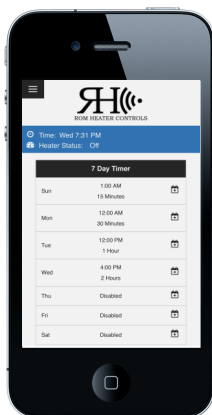

## Wireless Heater Control

- Simple To Use
- Full Diagnostics
- True 7 Day Timer
- Works On All Wi-Fi Devices
- No Monthly Fee
- No Internet Connection Required

## Wireless Control Using 802.11xx Wi-Fi Standard

- No app needed, uses the browser
- Works On All Wi-Fi Devices:
  - \* IOS, Android, Blackberry Windows, Mac...

### Fault Code and Text Description Diagnostics

- No more looking for the manual to find fault codes
- Active fault as well as past five faults same as Espar diagnostics
- Reset Fault codes with one click, and unlock the ECU.

### True 7 Day Timer

- Fifteen minute to twelve hour scheduled run times.
- Full seven day schedule at a glance
- Easy to use, similar to setting an Alarm on a smart phone.
- Schedule automatically repeats. No more resting each week.